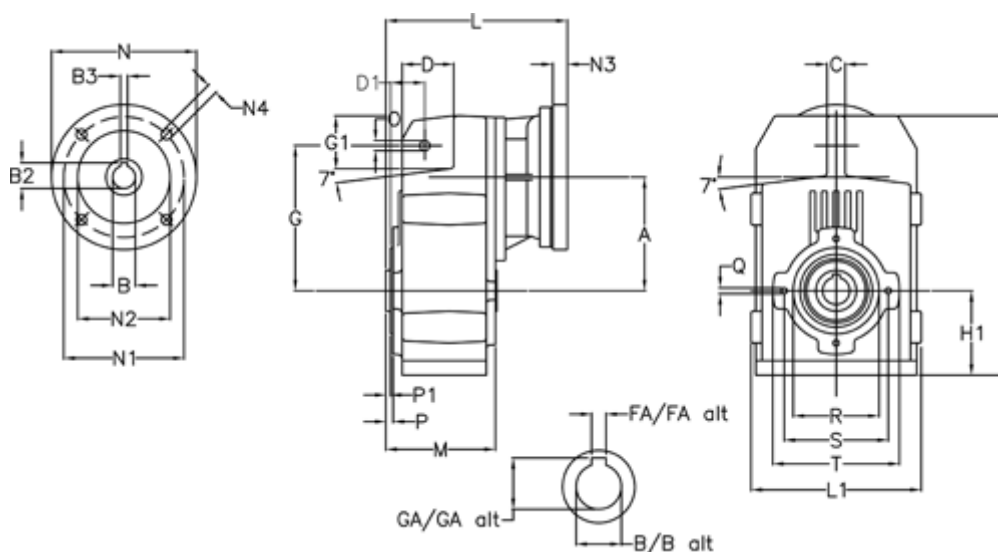

Article number: 29560203044235  
 Description: Shaft mounted gear  
 A202H30-30,4-P90B5

## Measures

A = 125.00	FA = 8	M = 120.0	Q = M8x15
B = 30	G = 160	N = 200	R = 95
B1 = 24	G1 = 58.0	N1 = 165	S = 115
B2 = 27.3	GA = 33.3	N2 = 130	T = 140
B3 = 8	H = 286.0	N4 = M10x20	
C = 20	H1 = 92.5	O = 11	
D = 57.0	L = 217.0	P = 5.0	
D1 = 40.0	L1 = 188	P1 = 3.0	